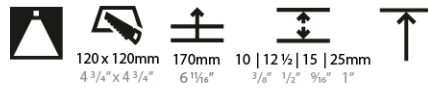

PHYSICAL

Shape: Square
Diameter (mm): 95
Diameter (in): 3 3/4
Length (mm): 106
Length (in): 4 3/16
Width (mm): 106
Width (in): 4 3/16
Depth (mm): 150
Depth (in): 5 7/8

Ceiling Thickness (mm): 10 / 12.5 / 15 / 25
Ceiling Thickness (in): 3/8 or 1/2 or 9/16 or 1

Min. Recessing Depth (mm): 170
Min. Recessing Depth (in): 6 11/16
Light Distribution: Downlight

Weight (kg): 0.705
Weight (lbs): 1.55

Fixture Finish: SSR / BKV / CWI / CRY / HAB / UFT / ITA / RUA / FTG / MYG / LOD / PUS / FRO / FUP / KIA / POP / BLS / SPG / MEY / GOH / GUM / CHC / COM / ABZ / JAG / OBR / MOS / ROR

Fixture Material: Aluminum Die Cast
Cut-out Measurements: 120mm / 4 3/4" x 120mm / 4 3/4"
Upon Request: Unique Ceiling Thickness

ELECTRICAL

Lamp Type: LED (Zhaga Standard)
Input Wattage (W): 15.5
Total Output Wattage (W): 14.5
Dimming: Tri-Mode (Non-Dimming and Phase Dimming (120Vac only) and 0-10V Dimming)

Driver Included: No
Driver Location: Recessed Housing
Driver Type: Constant Current - Universal
Driver Class: Class 2
Housing: See components
Input Voltage (V): 120 - 277
Constant Current (MA): 500

LED

Number of LEDs: 1
Color Temperature (°K): 2700 / 3000 / 3500 / 4000
Max. Delivered Lumen (lm): 940 / 980 / 1029 / 1050
Nominal Lumen (lm): 1386 / 1438 / 1511 / 1542
CRI: >90 CRI
Efficiency (%): 87.9 / 88.4 / 87.9
Lamp Life (hrs): 50000

Upon Request: RGB-W Tunable White Special Color Temperature Special LED

OPTICAL

Reflector°: 20 / 40 / 60
Upon Request: Special Beam Angles

© 2024 Zaneen Inc. 188-3382, F 416-247-9319, www.zaneen.com

Available for international specifications by adding 'INT' at the end of the existing Model #. For assistance on 'custom' specifications, contact zteam@zaneen.com. In a constant effort to supply the best product, we reserve the right to change specifications or materials without notice. The most recent specification sheets are found at zaneen.com

IP rating: IP20