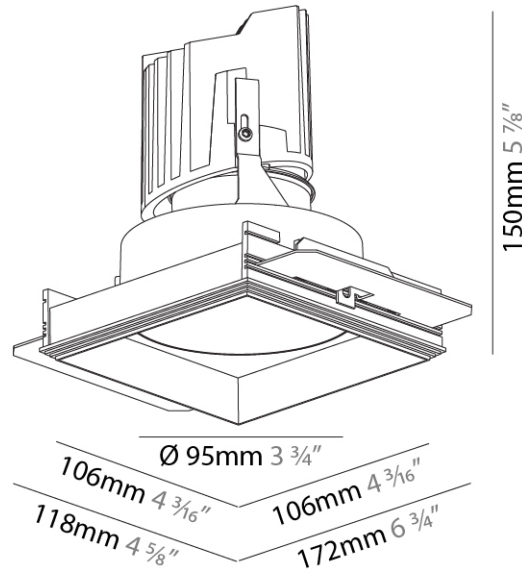

PHYSICAL

Shape: Square
Diameter (mm): 95
Diameter (in): 3 3/4
Length (mm): 106
Length (in): 4 3/16
Width (mm): 106
Width (in): 4 3/16
Depth (mm): 150
Depth (in): 5 7/8

Ceiling Thickness (mm): 10 / 12.5 / 15 / 25
Ceiling Thickness (in): 3/8 or 1/2 or 9/16 or 1

Min. Recessing Depth (mm): 170
Min. Recessing Depth (in): 6 11/16
Light Distribution: Downlight

Weight (kg): 0.705
Weight (lbs): 1.55

Fixture Finish: SSR / BKV / CWI / CRY / HAB / UFT / ITA / RUA / FTG / MYG / LOD / PUS / FRO / FUP / KIA / POP / BLS / SPG / MEY / GOH / GUM / CHC / COM / ABZ / JAG / OBR / MOS / ROR

Fixture Material: Aluminum Die Cast
Cut-out Measurements: 120mm / 4 3/4" x 120mm / 4 3/4"
Upon Request: Unique Ceiling Thickness

ELECTRICAL

Lamp Type: LED (Zhaga Standard)
Input Wattage (W): 15.5
Total Output Wattage (W): 14.5
Dimming: Tri-Mode (Non-Dimming and Phase Dimming (120Vac only) and 0-10V Dimming)

Driver Included: No
Driver Location: Recessed Housing
Driver Type: Constant Current - Universal
Driver Class: Class 2
Housing: See components
Input Voltage (V): 120 - 277
Constant Current (MA): 500

LED

Number of LEDs: 1
Color Temperature (°K): 2700 / 3000 / 3500 / 4000
Max. Delivered Lumen (lm): 940 / 980 / 1029 / 1050
Nominal Lumen (lm): 1386 / 1438 / 1511 / 1542
CRI: >90 CRI
Efficiency (%): 87.9 / 88.4 / 87.9
Lamp Life (hrs): 50000

Upon Request: RGB-W Tunable White Special Color Temperature Special LED

OPTICAL

Reflector°: 20 / 40 / 60
Upon Request: Special Beam Angles

© 2024 Zaneen Inc. 188-3382, F 416-247-9319, www.zaneen.com

Available for international specifications by adding 'INT' at the end of the existing Model #. For assistance on 'custom' specifications, contact zteam@zaneen.com. In a constant effort to supply the best product, we reserve the right to change specifications or materials without notice. The most recent specification sheets are found at zaneen.com

IP rating: IP20